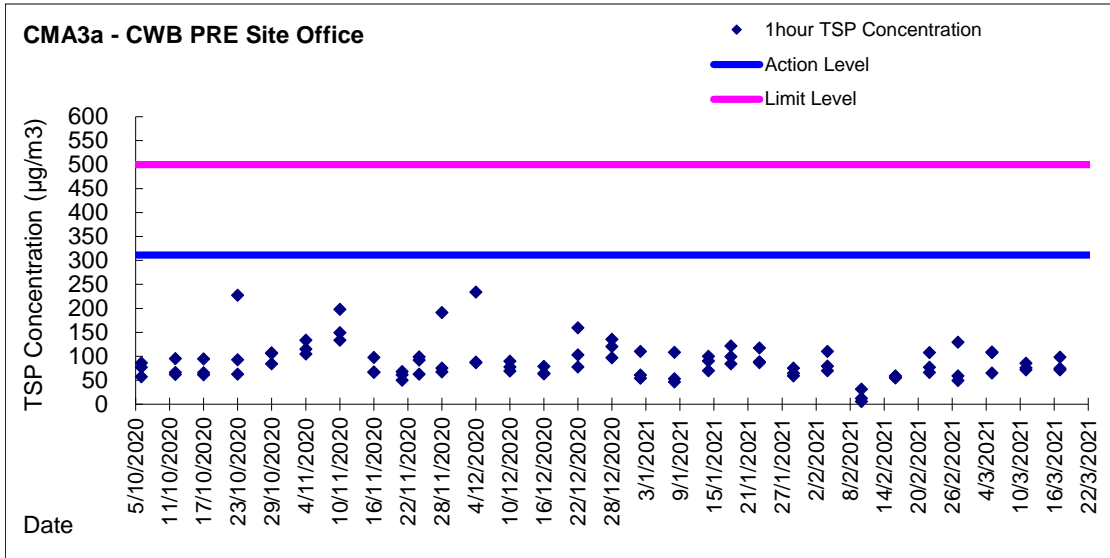

Graphic Presentation of 1 hour TSP Result